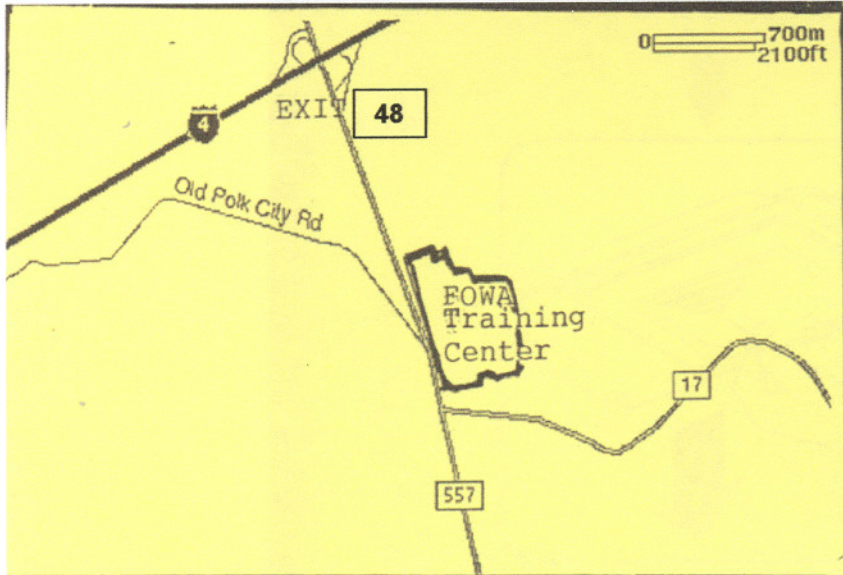

**FLORIDA ONSITE WASTEWATER TRAINING CENTER**  
 2301 Highway 557 • Polk City, FL 33868 • Tel: 863-956-5540  
 Mailing Address: P.O. Box 1282, Lake Alfred, FL 33850

**Directions to FOWA Training Center:**  
 Interstate 4 to Exit 48 (CR 557). Approximately midway between Tampa and Orlando . Go South 1 mile on County Road 557. Training Center on left-hand side of road (east) with large sign.

**AREA HOTELS:**

**Holiday Inn Express**  
 5225 US Highway 27  
 North at Jct I-4 exit 55  
 Baseball City, FL 33837  
 1-800-225-3351

**Comfort Inn**  
 Main Gate South  
 5510 US 27 N at jct I-4  
 exit 55  
 (863) 424-2811

**Best Western**  
 2425 Frontage Rd.  
 on US 27, jct I-4 exit 55  
 (863) 424-2596

**Hampton Inn**  
 S Walt Disney Resort  
 5530 US Hwy 27N  
 NW jct I-4 exit 55  
 (863) 420-9898